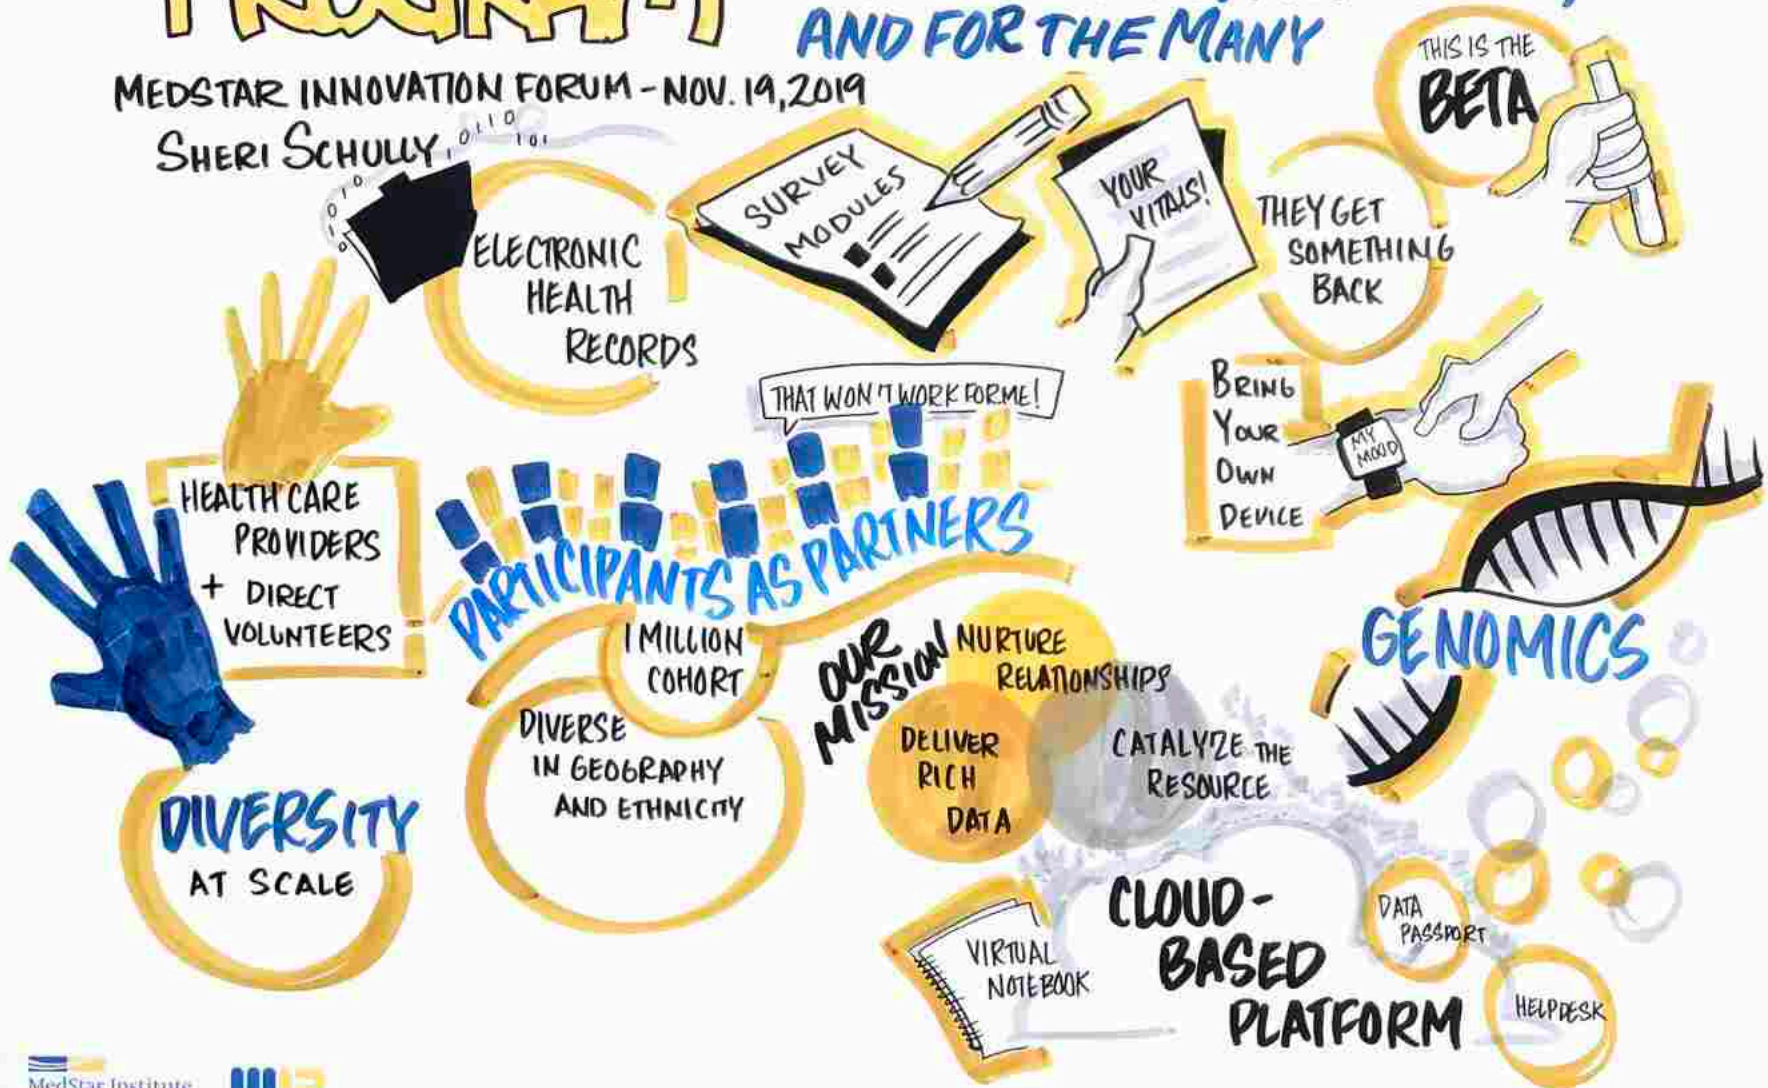

PET PEEVES

A MEDITATION ON HEXAGONS AND THE HIPPOCAMPUS

HOW THE BRAIN ENCODES SPACE, TIME AND EXPERIENCE AT SCALE - ALLAN HAMILTON

MEDSTAR INNOVATION FORUM · NOV. 19, 2019

NIH'S ALLOF US RESEARCH PROGRAM

CREATING RESEARCH OF, BY, AND FOR THE MANY

MEDSTAR INNOVATION FORUM - NOV. 19, 2019

SHERI SCHULLY

HIGH CONSTRAINT YIELDS MAXIMAL LEVERAGE

A TALE OF INTERNATIONAL CYBERHACKING

MEDSTAR INNOVATION FORUM · NOV 19, 2019

ERIC HASELTINE

START BY THINKING NOT FUNDING