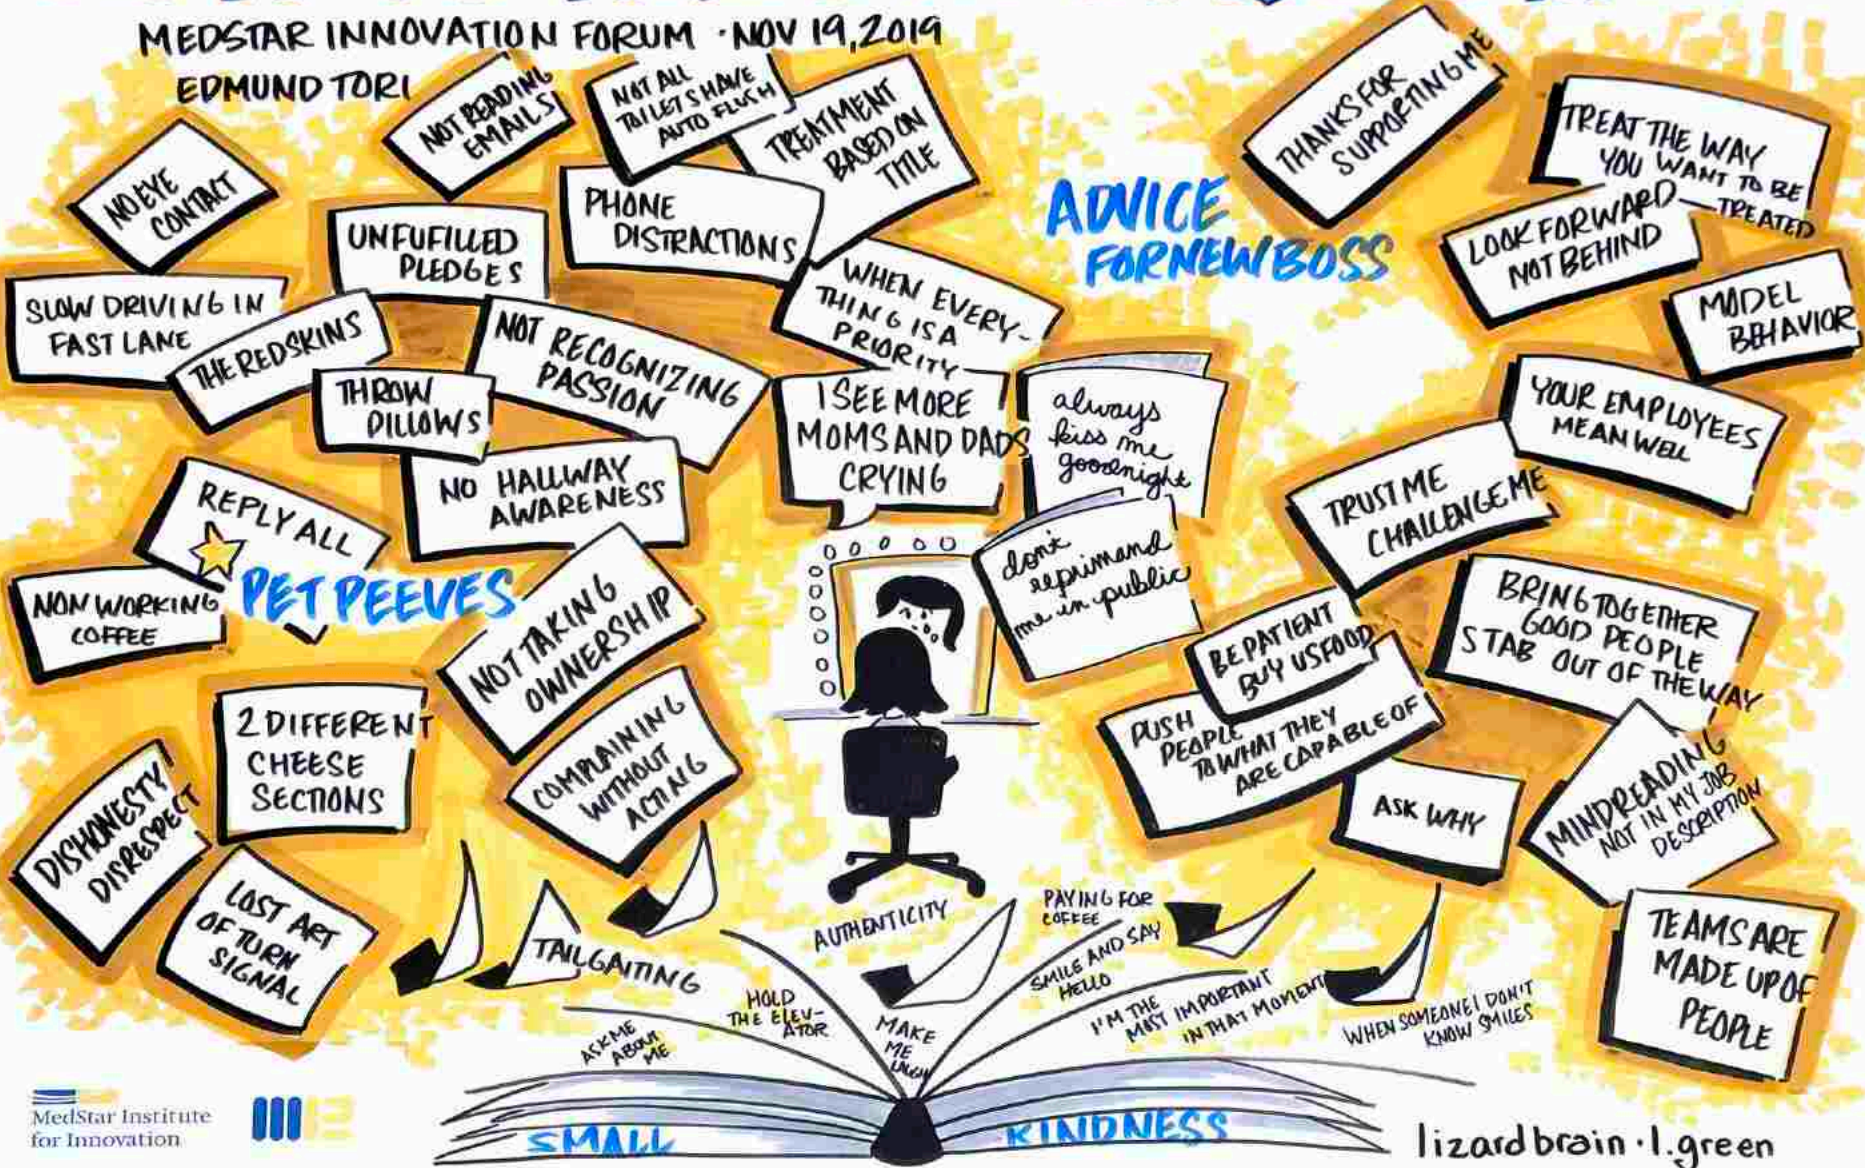

HOW TO WRITE A BOOK IN 14.7 MINS

MEDSTAR INNOVATION FORUM · NOV 19, 2019

EDMUND TORI

ADVICE FOR NEW BOSS

PET PEEVES