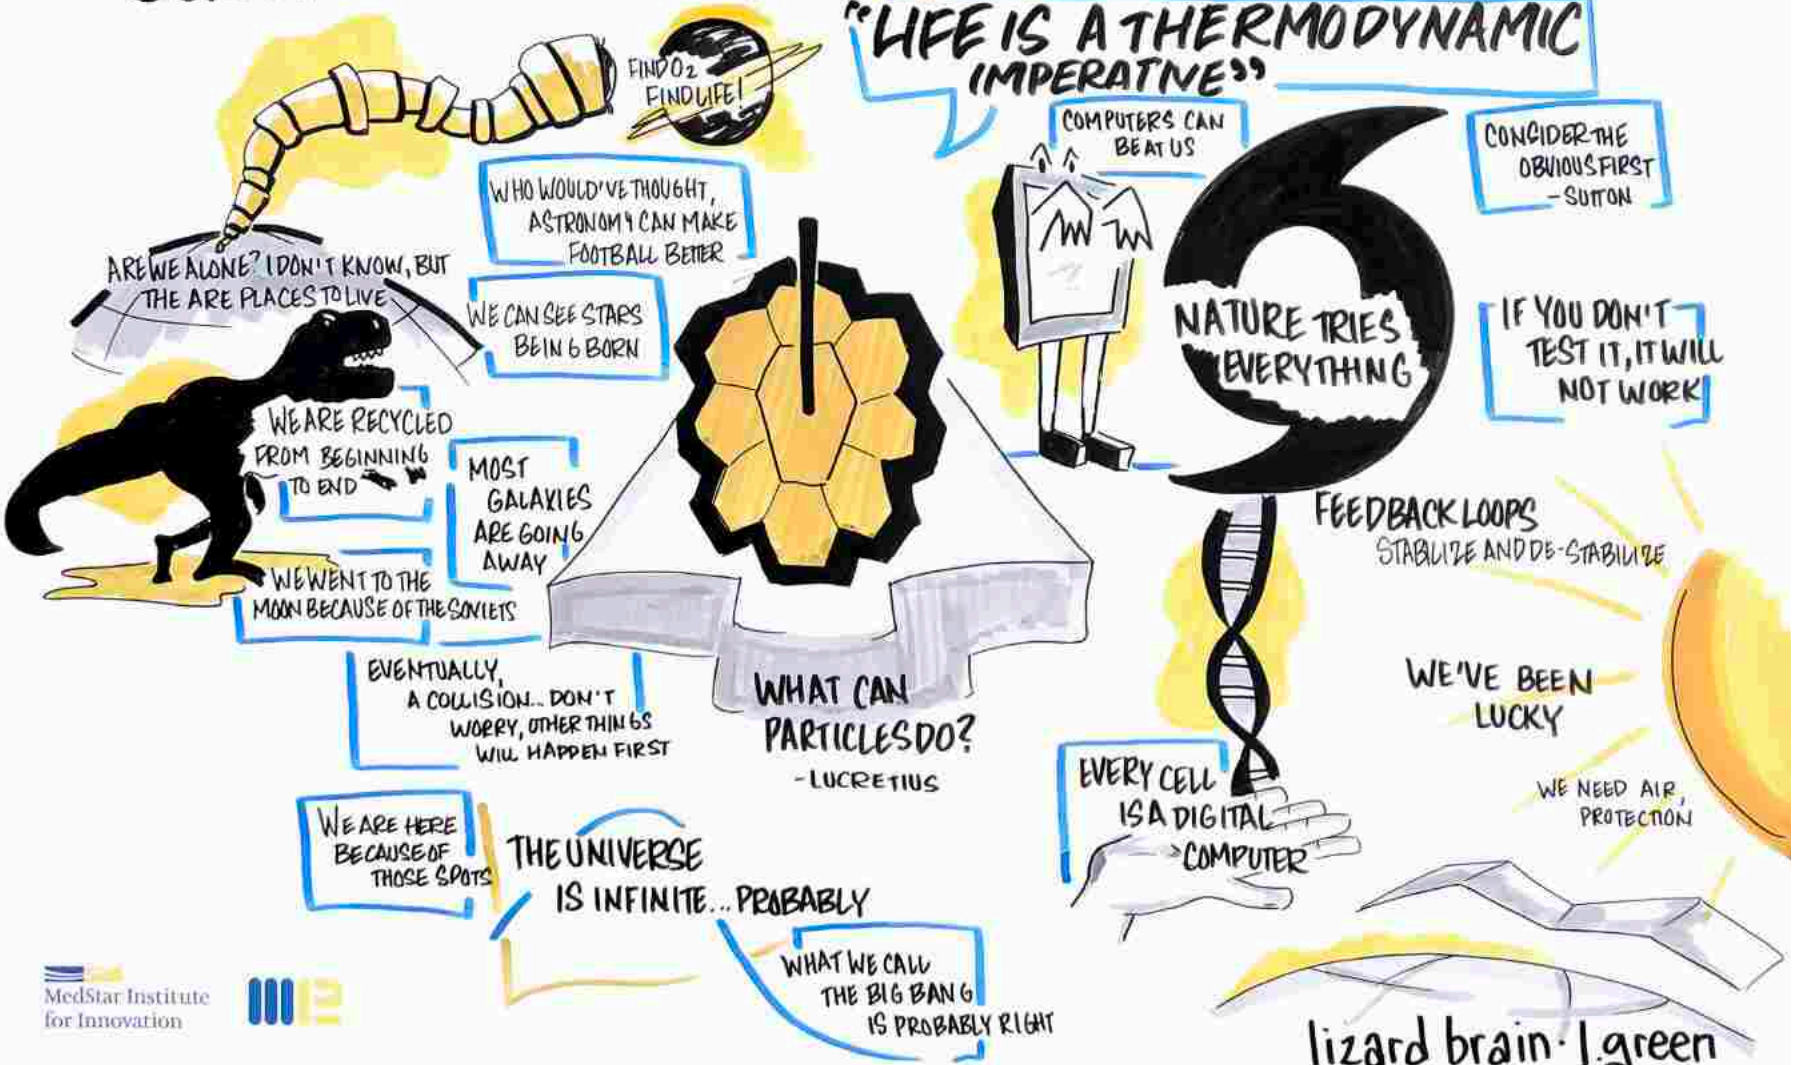

MEDSTAR INNOVATION FORUM · NOV. 19, 2019

SUSAN ECKERT

INSTABILITIES EVERYWHERE

FROM THE BIG BANG TO LIFE

JOHN MATHER - NOV. 19, 2019. MEDSTAR INNOVATION FORUM

MEDSTAR IS A LIFE OF ITS OWN

"LIFE IS A THERMODYNAMIC IMPERATIVE"